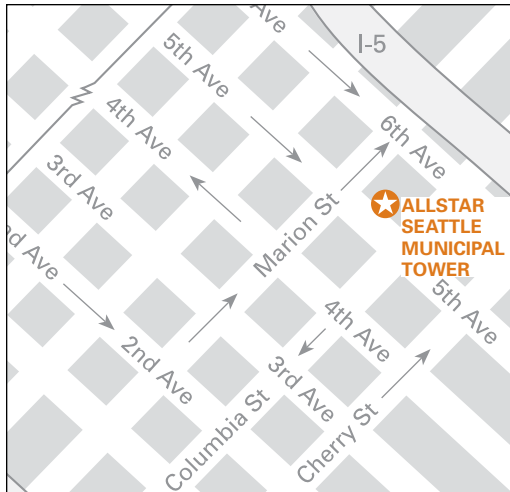

BEST HEALTH CLUBS IN SEATTLE

5 LANE, 25 YARD INDOOR SWIMMING POOL 2 AEROBIC STUDIOS WATER FITNESS CLASSES PERSONAL TRAINING BROADCAST VISION DMX SOUND SYSTEM CARDIO-VASCULAR EQUIPMENT (TREADMILLS, STAIRMASTERS) LIFEFITNESS ELLIPTICAL CROSS TRAINERS LIFECYCLES NUTRITION COUNSELING FITBALL STRETCHING FREE WEIGHTS WEIGHT MACHINES EXECUTIVE LOCKER ROOMS PRIVATE SHOWERS SAUNA JACUZZI STEAM ROOM TOWEL SERVICE EXECUTIVE LOCKERS FREE GROUP EXERCISE CLASSES, ALL LEVELS FREE ASSESSMENT AND EQUIPMENT ORIENTATIONS 20FT WINDOWS WITH SWEEPING VIEWS OF DOWNTOWN AND PUGET SOUND EXTENSIVE CORPORATE WELLNESS PROGRAMMING PROGRAMS CENTERED AROUND YOUR BUSY WORK SCHEDULE